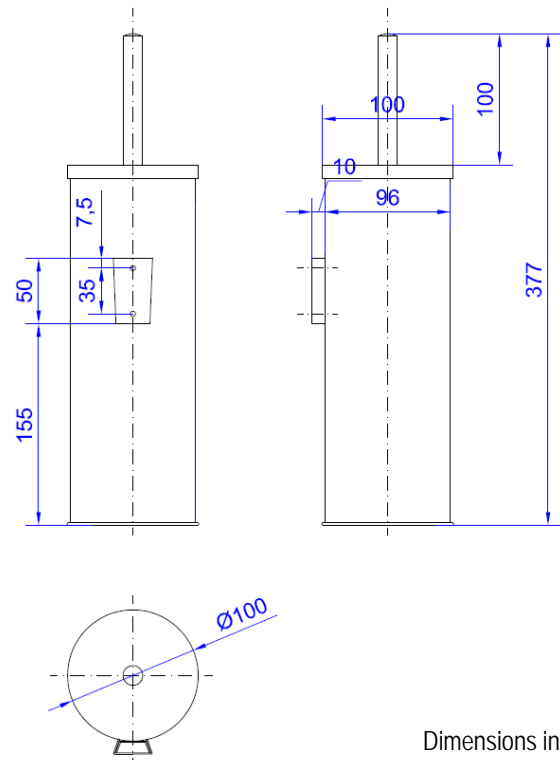

**Toilet brush**

- Stainless steel toilet brush.
- Polish finish.
- Suitable for collectivities.
- Resistance and durability against corrosion.
- Rear fixing plate included.

**TECHNICAL DATA**

- Made of polish finished stainless steel.
- Dimensions: 265 high (with handle 377) x 100 wide x 110 deep mm.
- Two wall fixing drills Ø 4 mm. Fixing materials included.
- Internal cup made of white polypropylene (dimensions: 140 mm high, Ø 86 mm).

**TECHNICAL DRAWING**

Dimensions in mm

The picture belongs to NOFER 09059.S

**SUGGESTED TEXT FOR PRESCRIPTION**

NOFER or similar, stainless steel toilet brush. Polish finish.  
 Dimensions: 265 high (with handle 377) x 100 wide x 110 deep mm.